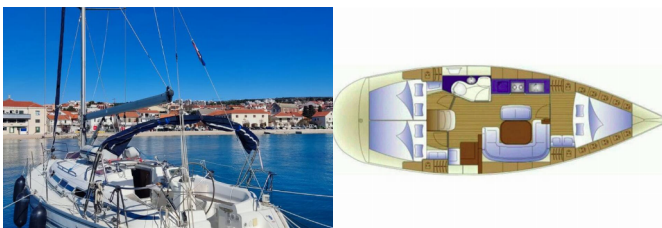

Yacht Base	Marina Vinišće, Croatia
Yacht ID	8116
Yacht Brands	Bavaria
Yacht Name	Ra
Production Year	2003
Length	39 Ft
Cabins	3
Berths	6
Max Persons	7
WC	1

**COMFORT:** Bed linen, Blankets, Pillows

**DECK:** Anchor light, Anchor swivel, Bilge pump – Mechanic, Bimini top, Black ball, Black conus, Boat hook, Bosun's chair (Safe seat) (boatswain's chair), Canister for water, Cockpit table, Cockpit/stern, outside shower, Dinghy, Dinghy (byboat) pump, Electric anchor windlass, Fenders, Gangway, Impeller, V-belt, oilfilter, Jerry cans for diesel, Main anchor, Round/globular fender, Spare anchor (Reserve, Auxiliary anchor), Sprayhood, Spring line, Swimming ladder, Teak cockpit, Water hose